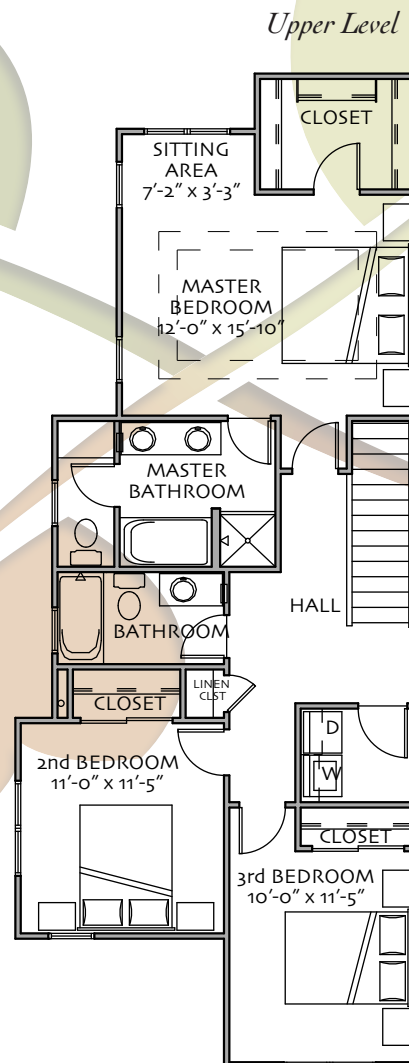

THE CROSSING

at Fossil Lake

RE/MAX[®]
ALLIANCE

LANDMARK
Homes

WWW.FOSSILLAKELIVING.COM

Maple

Basement

1,574 Total Square Feet

- 3 Bedrooms
- 2 1/2 Bathrooms
- 5-Piece Master Bath
- Gas Fireplace
- 2-Car Attached Garage
- 643 sq. ft. Unfinished Basement