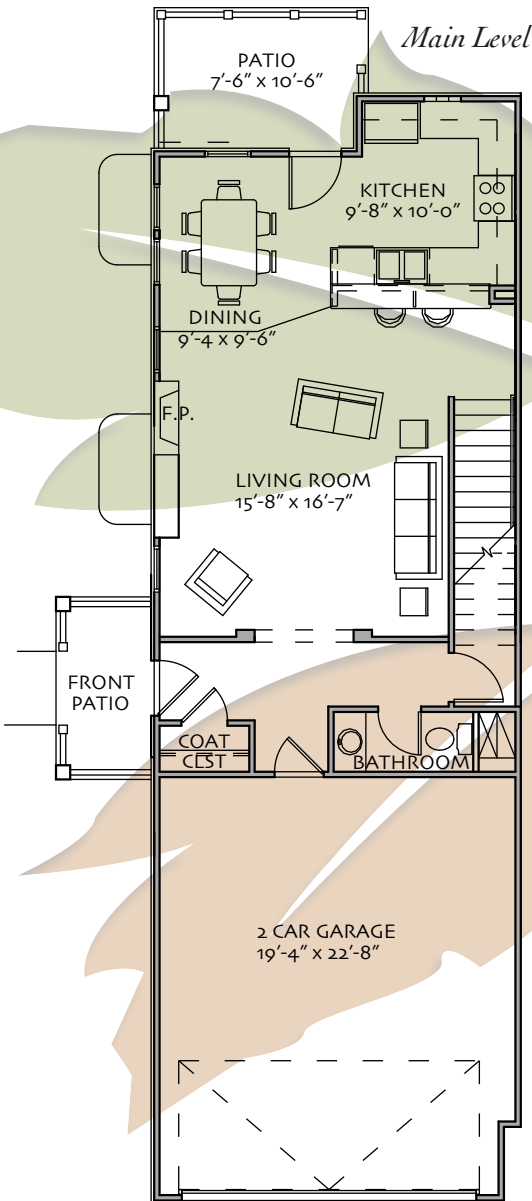

THE CROSSING

at Fossil Lake

RE/MAX[®]
ALLIANCE

LANDMARK
Homes

WWW.FOSSILLAKELIVING.COM

Maple

Basement

1,574 Total Square Feet

- 3 Bedrooms
- 2 1/2 Bathrooms
- 5-Piece Master Bath
- Gas Fireplace
- 2-Car Attached Garage
- 643 sq. ft. Unfinished Basement