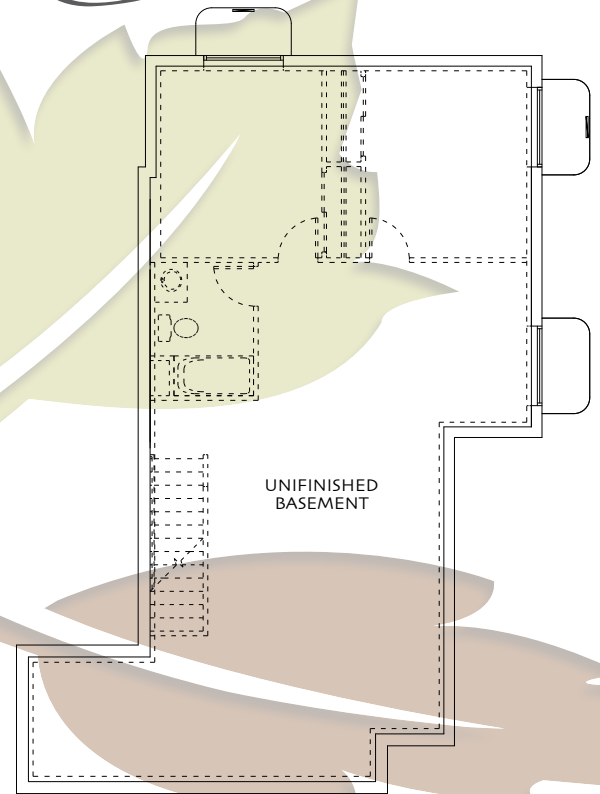

THE CROSSING

at Fossil Lake

RE/MAX[®]
ALLIANCE

LANDMARK
Homes

WWW.FOSSILLAKELIVING.COM

Magnolia

Upper Level

Main Level

1,638 Total Square Feet

- 3 Bedrooms
- 2 1/2 Bathrooms
- Main Floor Master Suite
- End Unit Living
- Covered Patio
- 2-Car Attached Garage
- 1,005 sq. ft. Unfinished Basement