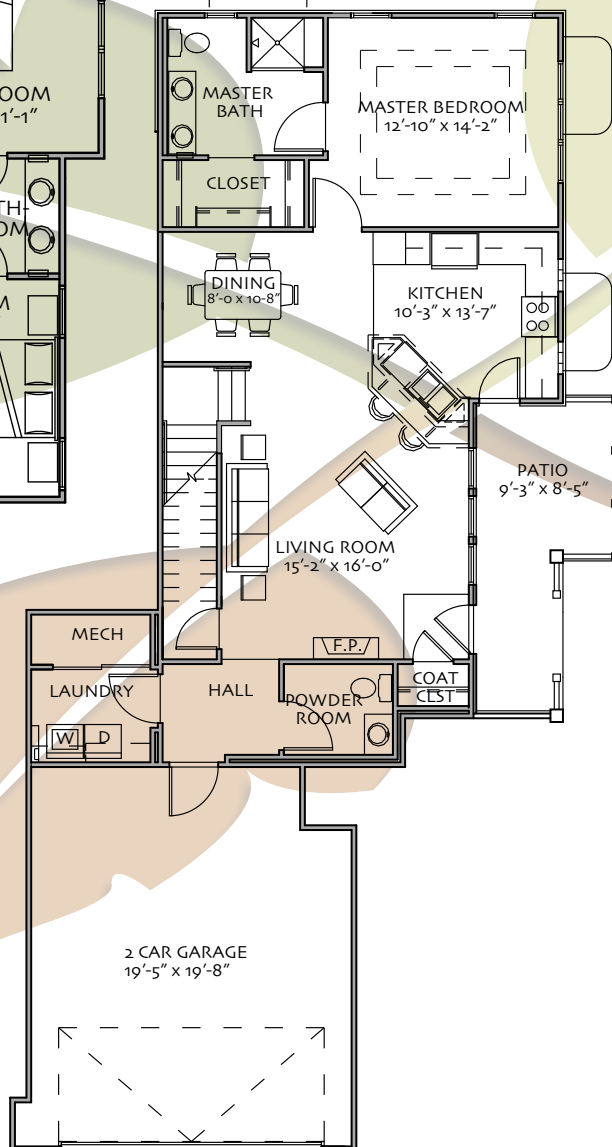

THE CROSSING

at Fossil Lake

RE/MAX[®]
ALLIANCE

LANDMARK
Homes

WWW.FOSSILLAKELIVING.COM

Magnolia

Upper Level

Main Level

1,638 Total Square Feet

- 3 Bedrooms
- 2 1/2 Bathrooms
- Main Floor Master Suite
- End Unit Living
- Covered Patio
- 2-Car Attached Garage
- 1,005 sq. ft. Unfinished Basement