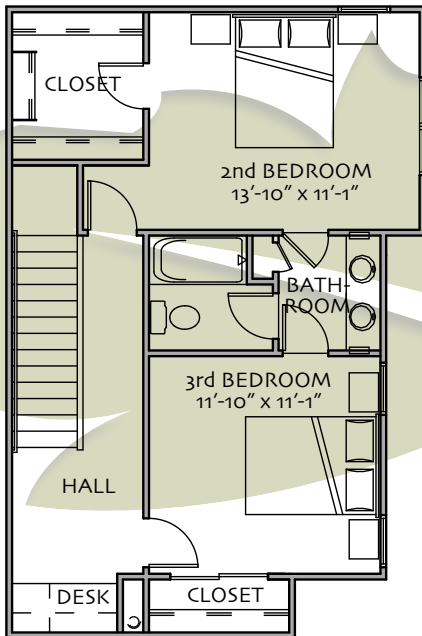

THE CROSSING

at Fossil Lake

RE/MAX[®]
ALLIANCE

LANDMARK
Homes

WWW.FOSSILLAKELIVING.COM

Magnolia

Upper Level

Main Level

1,638 Total Square Feet

- 3 Bedrooms
- 2 1/2 Bathrooms
- Main Floor Master Suite
- End Unit Living
- Covered Patio
- 2-Car Attached Garage
- 1,005 sq. ft. Unfinished Basement