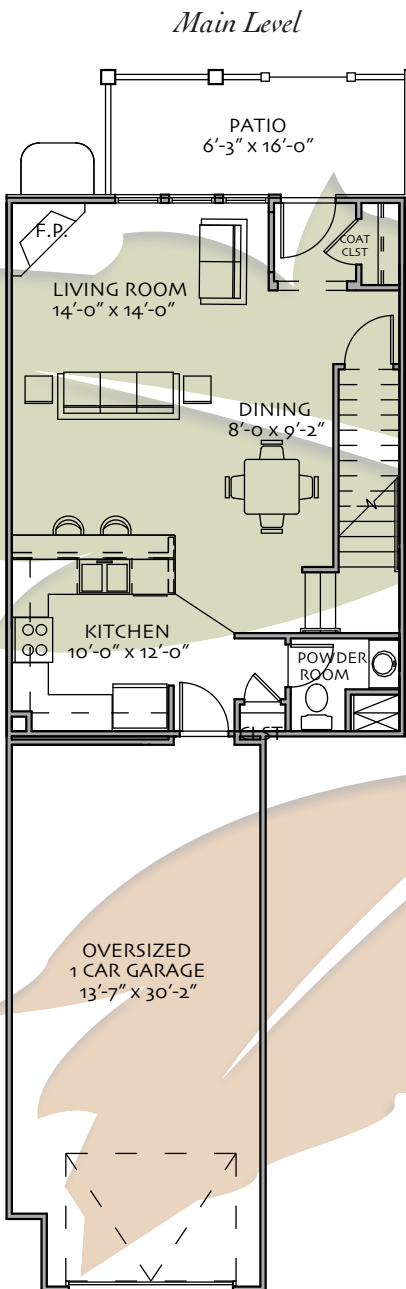

THE CROSSING

at Fossil Lake

RE/MAX[®]
ALLIANCE

LANDMARK
Homes

WWW.FOSSILLAKELIVING.COM

Birch

Upper Level

Basement

1,448 Total Square Feet

3 Bedrooms
2 1/2 Bathrooms
Oversized Attached Garage
Covered Patio
Upper Level Laundry
607 sq. ft. Unfinished
Basement