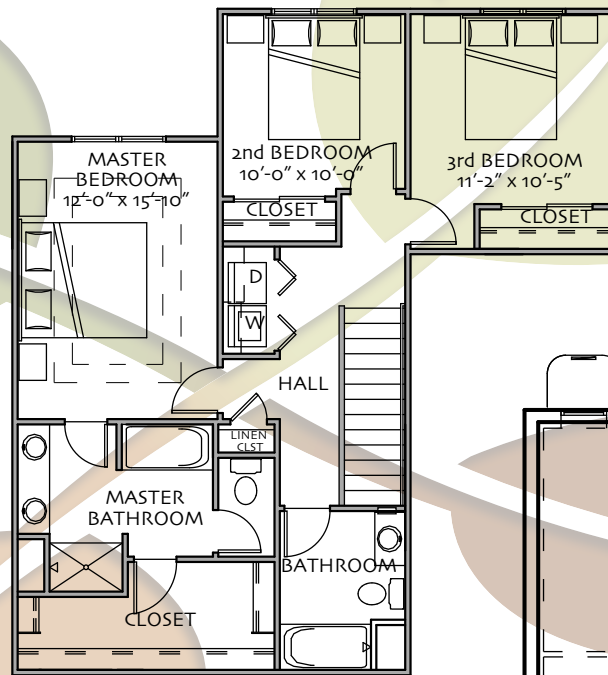

THE CROSSING

at Fossil Lake

RE/MAX[®]
ALLIANCE

LANDMARK
Homes

WWW.FOSSILLAKELIVING.COM

Birch

Upper Level

Basement

1,448 Total Square Feet

3 Bedrooms
2 1/2 Bathrooms
Oversized Attached Garage
Covered Patio
Upper Level Laundry
607 sq. ft. Unfinished
Basement